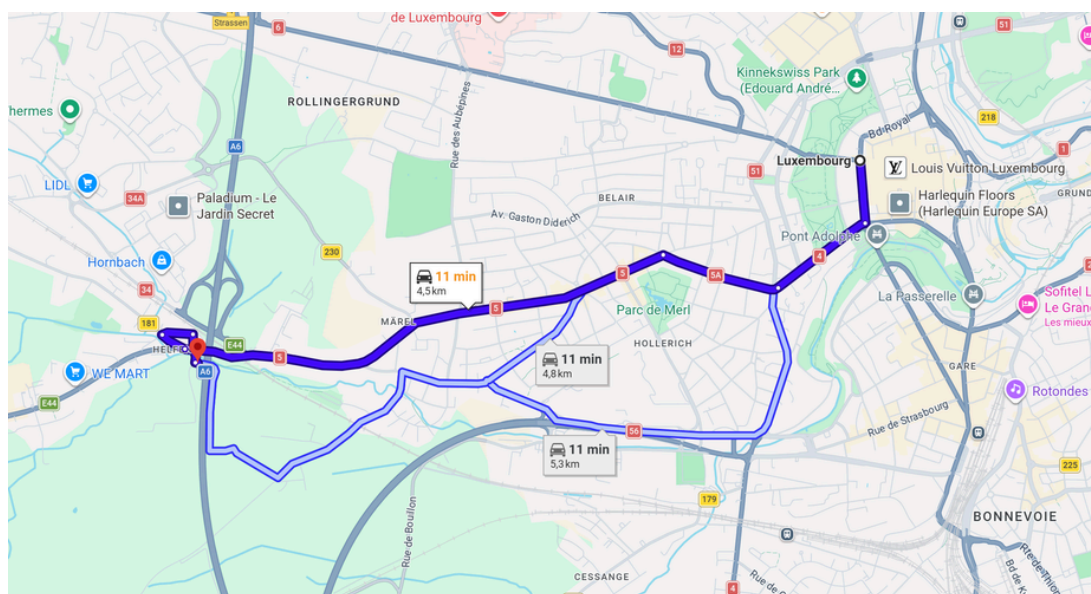

info@poloclub.lu

The Roude Léiw Polo Club is located in Luxembourg-Merl, only 11 minutes from the city center in the West of Luxembourg

Location of the field : Rue des Celtes, Luxembourg